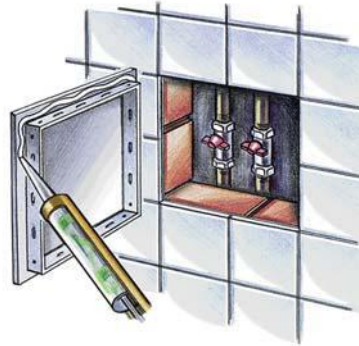

## D2 series

Plastic access doors opening from either side

### Applications

- Designed for wall or ceiling applications.
- Enable quick and convenient access to concealed equipment and utility lines.
- Suitable for high-humidity areas.
- Protected by national patents worldwide.

### Design

- Made of high-quality ABS plastic.
- Left or right-side opening.

### Sample installations

- Press gently to open and close.
- The swinging D2 doors provide maximum clearance while accessing utility lines.
- A wide range of sizes.