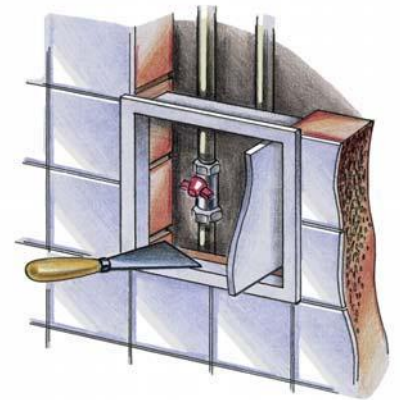

### Applications

- Designed for wall or ceiling applications.
- Enable quick and convenient access to concealed equipment and utility lines.
- Suitable for high-humidity areas.
- Protected by national patents worldwide.

### Design

- Made of high-quality ABS plastic.
- Left or right-side opening.

### Sample installations

- Press gently to open and close.
- The swinging D2 doors provide maximum clearance while accessing utility lines.
- A wide range of sizes.

### Mounting

- Easy mounting using mortar or glue.
- Universal mountings for left or right-side opening.
- Easy care.